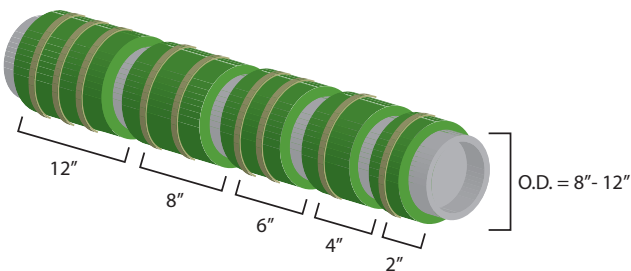

Part Number	Width	Weight	Thickness	Temp. Rating
4302	2"	1.09 lbs.	1"	0°F - 900°F
4304	4"	1.52 lbs.	1"	0°F - 900°F
4306	6"	2.26 lbs.	1"	0°F - 900°F
4308	8"	3.04 lbs.	1"	0°F - 900°F
4312	12"	4.00 lbs.	1"	0°F - 900°F

* Mix and match different widths to fit your specifications

Reducing energy output and creating a safe working environment are top priorities among plastics manufacturers. UniTherm has you covered.

UniVest® insulation jackets come with a 5-year warranty, under normal installation and operation applications. With its unique design, UniVest® can function at temperatures up to 1500°F.

UniVest® jackets are lightweight, modular, and easy to handle for stress-free installation.

No tools required for installation.

Our easy 3-step process will guide you to the correct sizing options:

1. **1. Measure current outer diameter of heater bands and junction boxes**
2. **2. Measure widths between thermal couples**
3. **3. Mix and match different widths to fit your requirements**