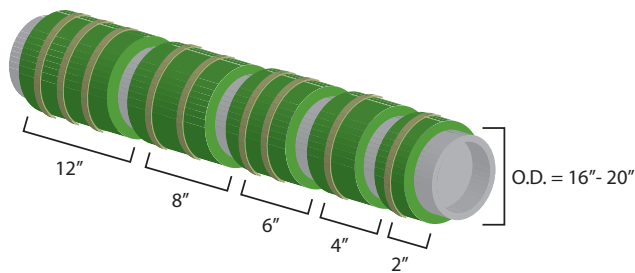

Part Number	Width	Weight	Thickness	Temp. Rating
6802	2"	1.63 lbs.	1"	0°F - 900°F
6804	4"	2.32 lbs.	1"	0°F - 900°F
6806	6"	3.35 lbs.	1"	0°F - 900°F
6808	8"	4.64 lbs.	1"	0°F - 900°F
6812	12"	5.99 lbs.	1"	0°F - 900°F

* Mix and match different widths to fit your specifications