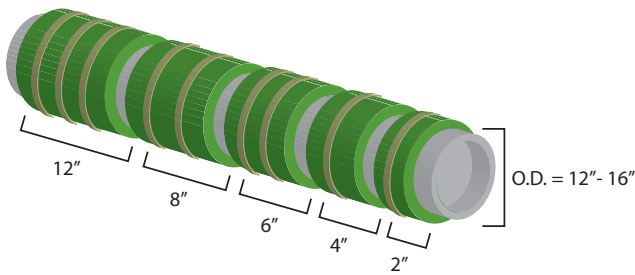

UniVest® jackets are lightweight, modular, and easy to handle for stress-free installation.

No tools required for installation.

Our easy 3-step process will guide you to the correct sizing options:

- 1. Measure current outer diameter of heater bands and junction boxes**
- 2. Measure widths between thermal couples**
- 3. Mix and match different widths to fit your requirements**