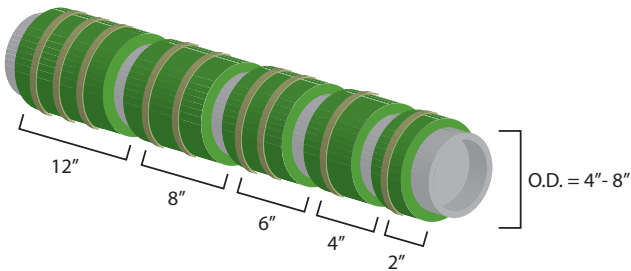

Part Number	Width	Weight	Thickness	Temp. Rating
3102	2"	.87 lbs.	1"	0°F - 900°F
3104	4"	1.17 lbs.	1"	0°F - 900°F
3106	6"	1.75 lbs.	1"	0°F - 900°F
3108	8"	2.34 lbs.	1"	0°F - 900°F
3112	12"	2.89 lbs.	1"	0°F - 900°F

* Mix and match different widths to fit your specifications