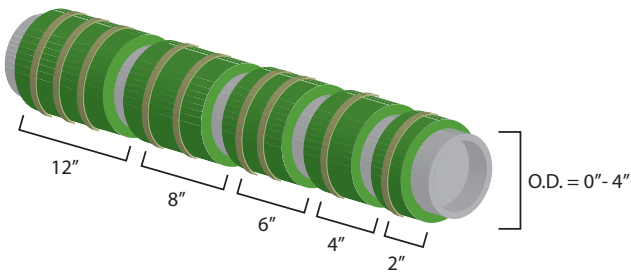

Part Number	Width	Weight	Thickness	Temp. Rating
1902	2"	.61 lbs.	1"	0°F - 900°F
1904	4"	.82 lbs.	1"	0°F - 900°F
1906	6"	1.22 lbs.	1"	0°F - 900°F
1908	8"	1.64 lbs.	1"	0°F - 900°F
1912	12"	1.95 lbs.	1"	0°F - 900°F

* Mix and match different widths to fit your specifications