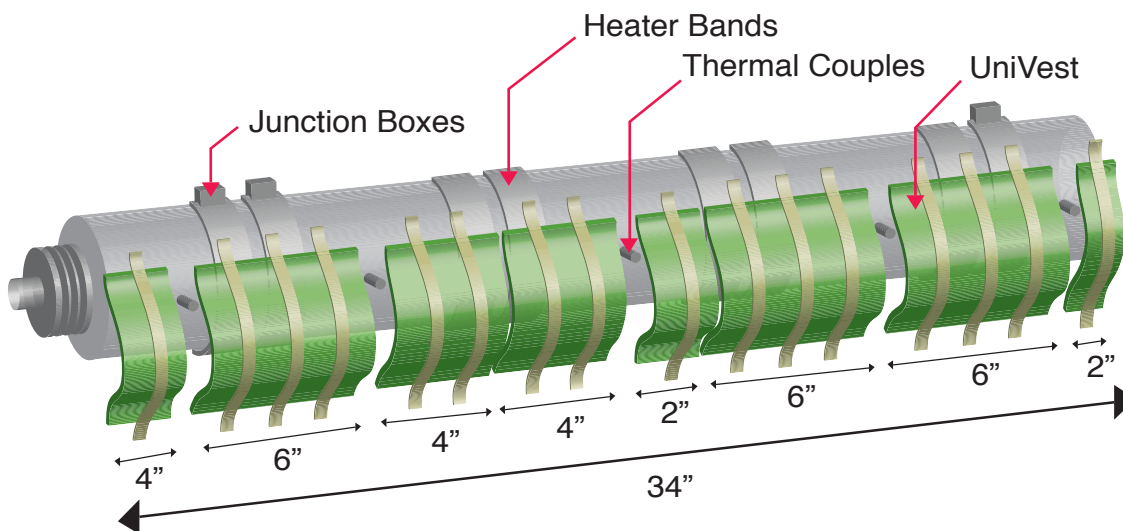

Enjoy a full payback in less than 12 months.

UniVest® is now offered in standard, ready-to-use sizes.

The correct widths and outer diameter measurements allow proper insulation with UniVest®.

Remember, it is safer to order UniVest® in a larger size, due to junction boxes or faulty measurements. Regardless of size, UniVest® will always fit smaller applications with a 4 in. diameter.

The outer diameters of UniVest® comes in five sizes: 0"- 4", 4"- 8", 8"-12", 12"- 16", and 16"- 20". Mix and match various widths to fit your specifications.

The Strap and Buckle system of UniVest®, allow a quick and simple installation for any application and is ideal for daily use.

Univest® has a 14 day exchange policy. Refunds are not permitted.